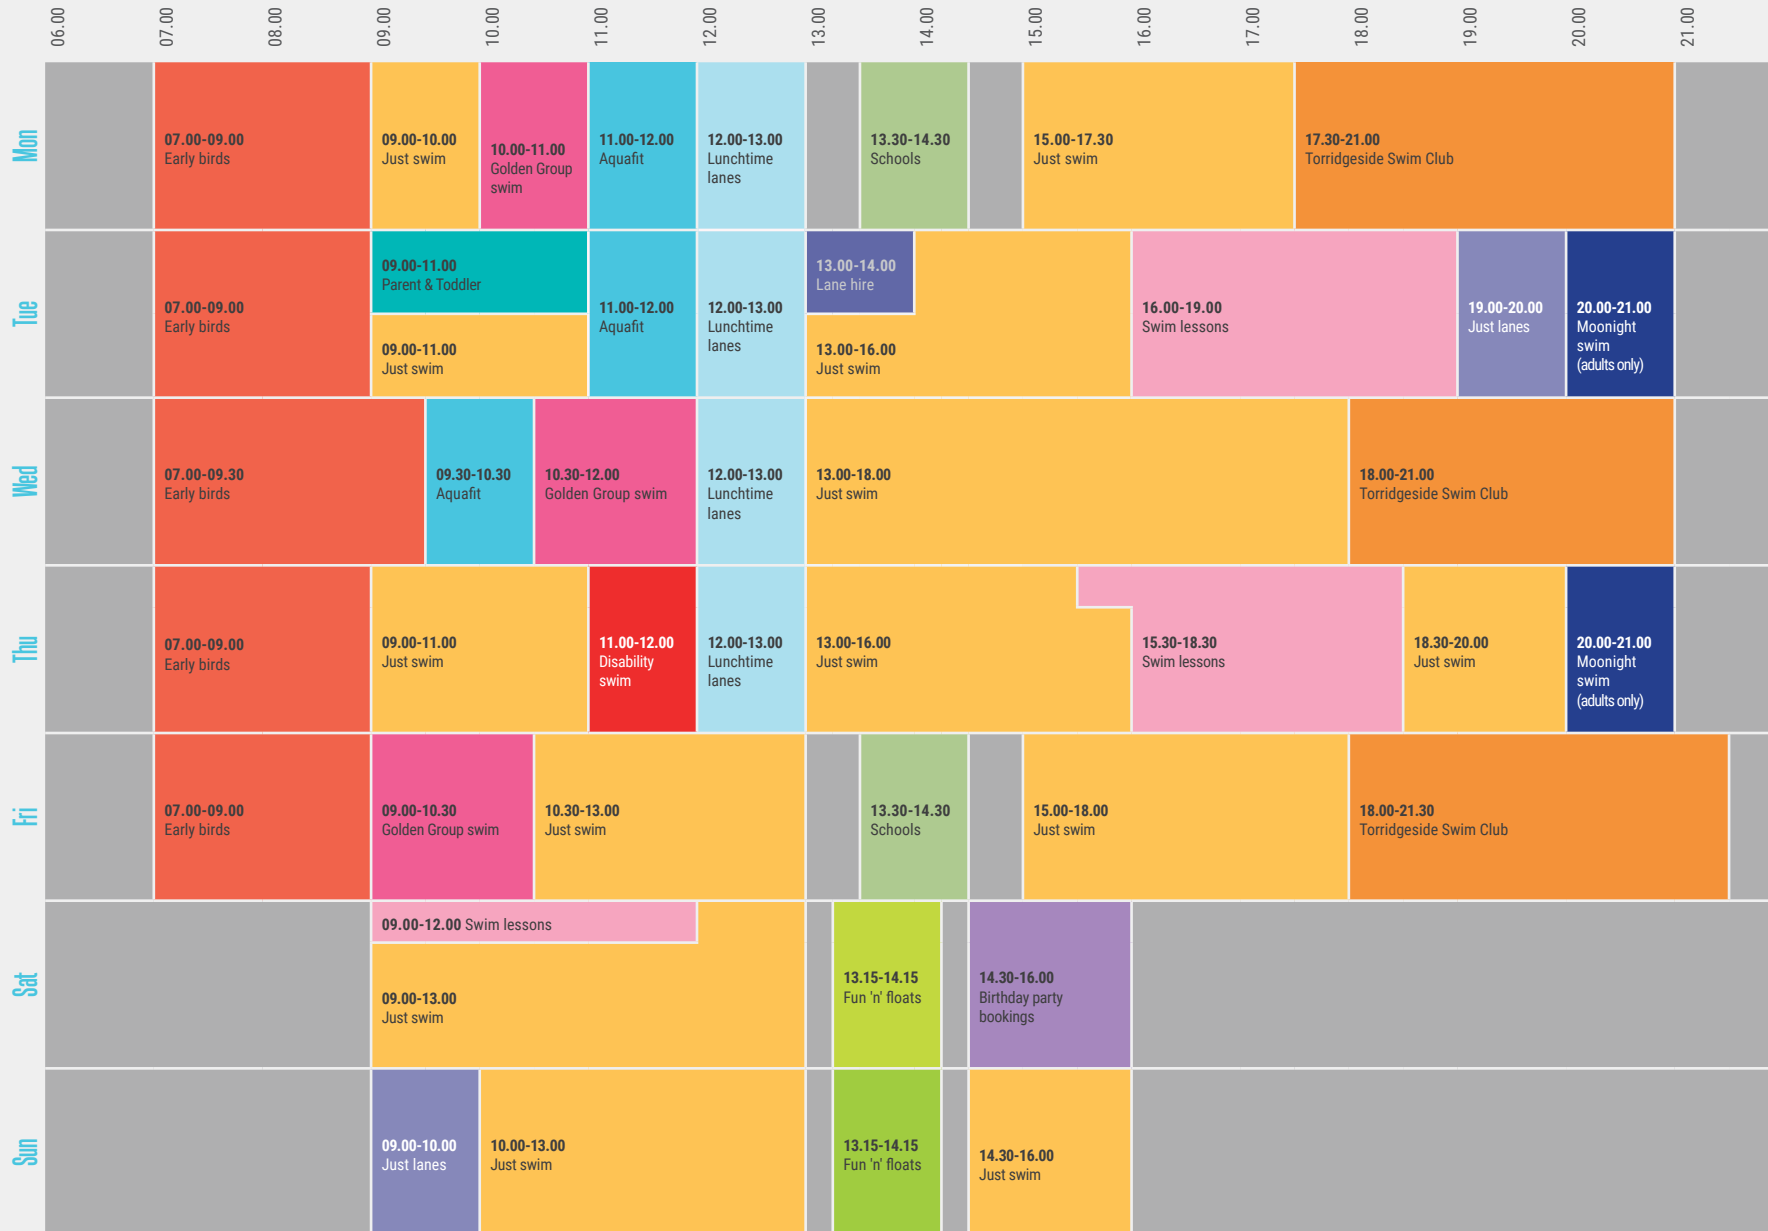

Main Pool - Term Time

Last admission 45 minutes prior to closing. All under 8's must be accompanied by an adult at all times (max. 2 under 8's to 1 adult). Aqua nappies must be worn by under 3's.

†Disability swim is for people of all ages with learning difficulties and disabilities. This programme is subject to change during school holidays - pick up a leaflet or visit the website for more details.