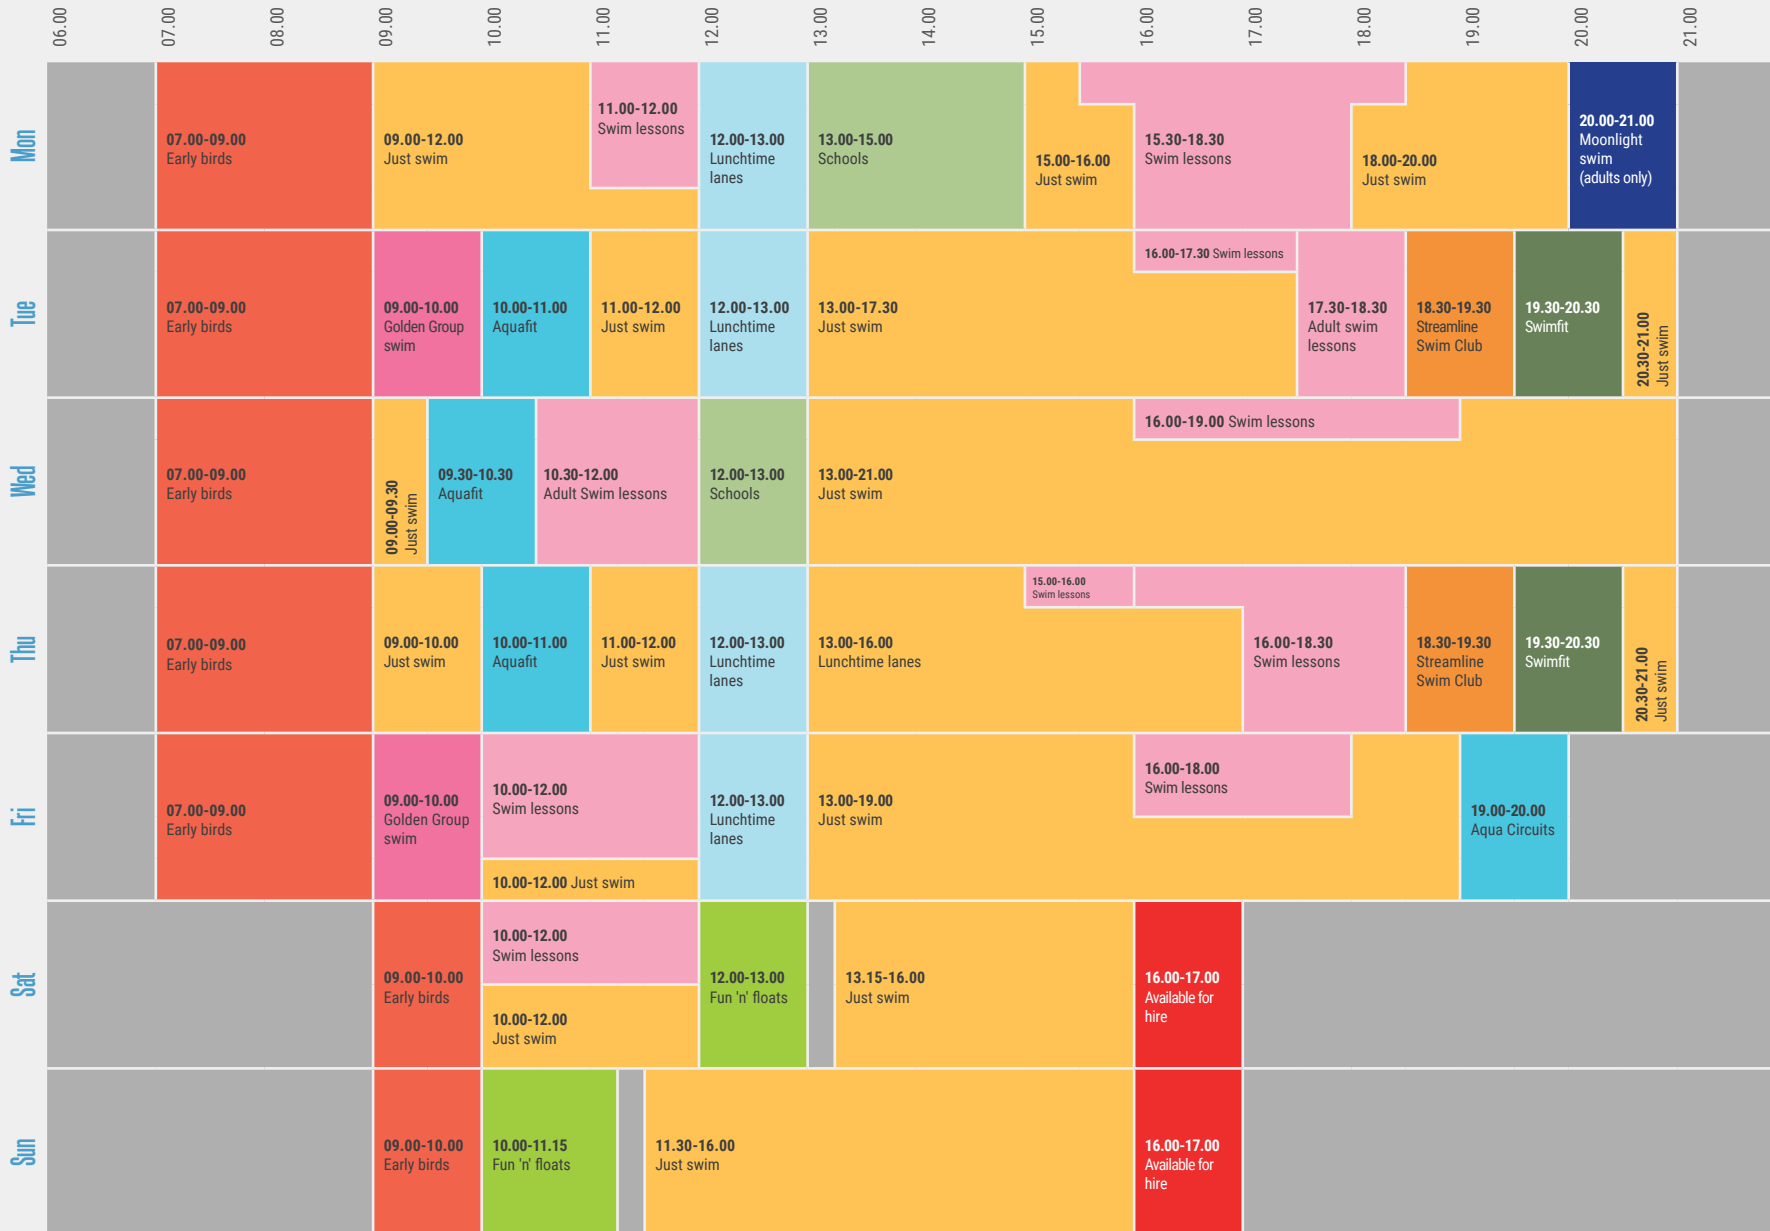

## Main Pool - Term Time

All under 8's must be accompanied by an adult at all times (max. 2 under 8's to 1 adult). Aqua nappies must be worn by under 3's. This programme is subject to change during school holidays - pick up a leaflet or visit the website for more details.